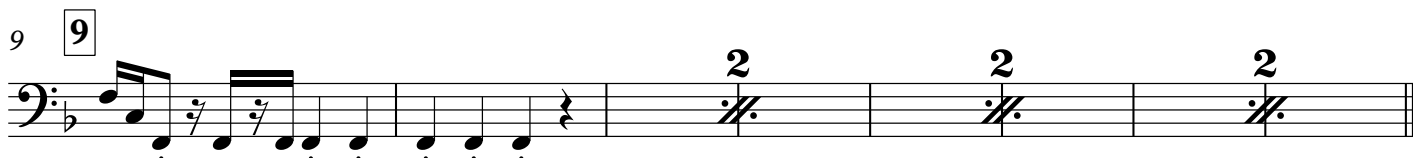

# Get Down Tonight

Electric Bass

KC & the Sunshine Band (1975)

KC & the Sunshine Band

♩ = 112

2

Electric Bass

41 **41**

Musical staff for measures 41-48. Measure 41 starts with a double bar line and a box containing the number 41. The staff contains a sequence of eighth notes, followed by a quarter note, and then three measures of whole notes, each with a '2' above it and a double slash through the note.

61

Musical staff for measures 61-64. Measure 61 starts with a double bar line. The staff contains two measures of whole notes, each with a '2' above it and a double slash through the note.

65

Musical staff for measures 65-68. Measure 65 starts with a double bar line. The staff contains a sequence of eighth notes, quarter notes, and eighth notes, ending with a quarter note.

69

Musical staff for measures 69-72. Measure 69 starts with a double bar line. The staff contains two measures of whole notes, each with a '2' above it and a double slash through the note.